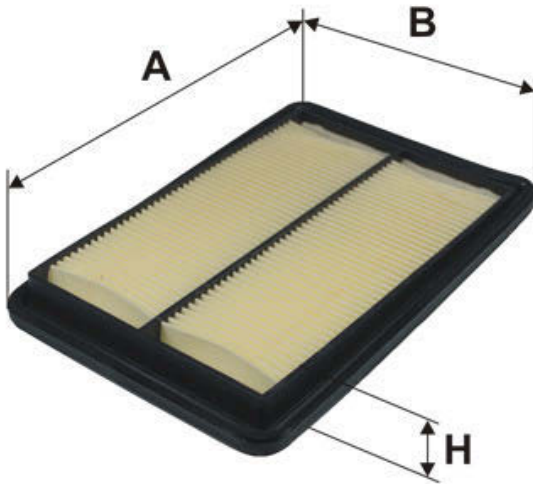

NEW PART NUMBER

WA9788

Air filter

WIX FILTRATION CORP., GASTONIA, NC, www.wixeuropa.com
e-mail: wixeuropa@affiniagroup.com

TECHNICAL SPECIFICATIONS

DIMENSIONS [mm] :

| | | | |
|----|-----|----|----|
| A: | 252 | E: | |
| B: | 172 | F: | |
| C: | | G: | |
| D: | | H: | 36 |