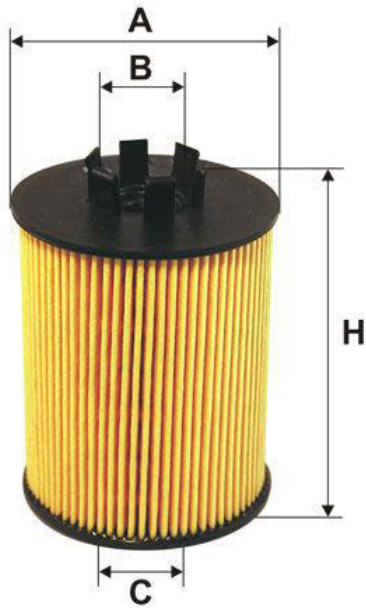

NEW PART NUMBER

WL7519

Oil Filter

WIX FILTRATION CORP., GASTONIA, NC, www.wixeuropa.com
e-mail: wixeuropa@affiniagroup.com

TECHNICAL SPECIFICATIONS

REPRESENTATIVE IMAGE

DIMENSIONS [mm] :

A:	57	E:	
B:	21	F:	
C:	25,3	G:	
D:		H:	105,9

OE/OEM

COMPARATIVE NUMBER

OPEL

55588497

KNECHT / MAHLE

OX 1058D

Car-In Automotive GmbH

Daniel-Fahrenheit-Str. 4
48291 Telgte
T: +49(0)2504 / 9 84 99-0
F: +49(0)2504 / 9 84 99-19
info@car-in-automotive.de
www.car-in-automotive.de

NEW PART NUMBER

WL7530

Oil Filter

WIX FILTRATION CORP., GASTONIA, NC, www.wixeuropa.com
e-mail: wixeuropa@affiniagroup.com

TECHNICAL SPECIFICATIONS

REPRESENTATIVE IMAGE

DIMENSIONS [mm] :

A:	77,1	E:	
B:	71,3	F:	
C:	62,4	G:	M 22x1,5
D:		H:	85

OE/OEM

COMPARATIVE NUMBER

OPEL

6 50 237

KNECHT / MAHLE

OC 1268

NEW PART NUMBER

WL7530